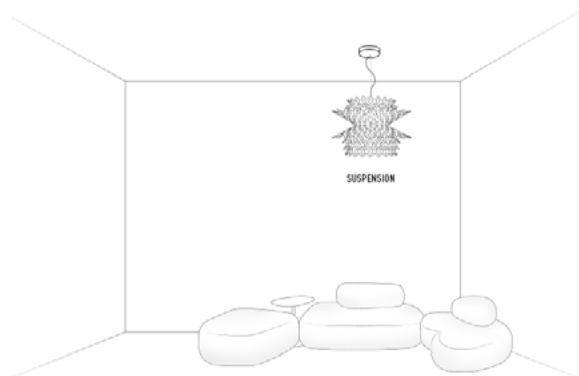

CHARLOTTE FLOOR

by Doriana and Massimiliano Fuksas

Compendium page 40

PRODUCT	SIZE	COLOUR	CODE
<p>FLOOR</p> <p>LED:</p> <p>45W - 220V - 2.600 Lumen - 2700 Kelvin Triac Dimmable (Trailing Edge min. 20W) CRI > 90</p> <p>Made of: Cristalflex® / Lentiflex® Stainless Steel Base</p> <p>Weight: net Kg 5,5 - gross Kg 8</p> <p>Package: 33 x 27 x h.185 cm</p> <p>CE IP 20  </p>		<input type="checkbox"/> WHITE	<p>CHR88PST0000W_000</p>

DESERT ROSE

by Doriana and Massimiliano Fuksas

Compendium page 114

PRODUCT	SIZE	COLOUR	CODE
<p>SUSPENSION</p> <p>LED:</p> <p>35W - 220V - 3.500 Lumen 2700 Kelvin (warm white) - CRI 90 Triac Dimmable (Trailing Edge min. 20W)</p> <p>Made of: Cristalflex® or Goldflex® and Lentiflex®</p> <p>Weight: net Kg 2,2 - gross Kg 6</p> <p>Package: 80 x 80 x h25cm</p> <p>CE IP 20  </p>	 <p><i>h1</i>: maximum cable length</p>	<input type="checkbox"/> WHITE <input checked="" type="checkbox"/> GOLD	<p>DES88SOS0000W_000</p> <p>DES88SOS00000_000</p>

DESERT ROSE ENTIRE COLLECTION

ENERGY CLASS

This luminaire contains built-in LED lamps.

The lamp cannot be changed in the luminaire.

SLAMP: CHARLOTTE FLOOR

874/2012

This luminaire contains built-in LED lamps.

The lamp can be changed in the luminaire.

SLAMP: DESERT ROSE

874/2012