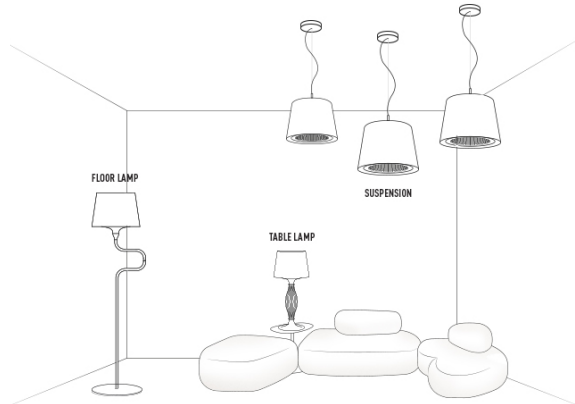

LIZA TABLE

design by Elisa Giovannoni

PRODUCT	SIZE	COLOUR	CODE
<p>TABLE LAMP</p> <p>HAT BULB E27:</p> <ul style="list-style-type: none">  1 X 20W max FBT or  1 X 70W max Halogen  Bulb included <p>BASE LED:</p> <p>1,5W - 220V - 100 Lumen 2700 Kelvin (warm white)</p> <p>Made of: Lentiflex® / Polycarbonate</p> <p>With: Two positions light switch Courtesy base LED</p> <p>Weight: net Kg 2,50 - gross Kg 3,00</p> <p>Package: 40 x 40 x h80cm</p> <p>CE IP 20  </p>		<ul style="list-style-type: none">  PRISMA  YELLOW  PURPLE 	<p>LIZ86TAV0000LE000</p> <p>LIZ86TAV0000G_000</p> <p>LIZ86TAV0000P_000</p>

LIZA ENTIRE COLLECTION

ENERGY CLASS

This luminaire contains built-in LED lamps and has sockets for bulbs of the energy classes:

The LED lamps cannot be changed in the luminaire.

A++

A+

A

~~B~~