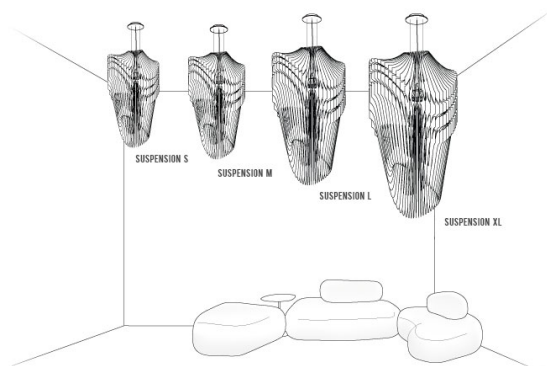

PRODUCT	SIZE	COLOUR	CODE
SUSPENSION S Bulbs E27: 2 X 52W max Halogen or 2 X 20W FBT or 2 X 8W LED Filament + 1 X 50W Spot Halogen or 1 X 11W Spot LED Made of: Polycarbonate / Lentiflex® Weight: net Kg 5,5 - gross Kg 9,0 Package: A 2,0kg 34 x 34 x h32cm B 7,0kg 30 x 100 x h12cm CE IP 20		BLACK WHITE	AVI84SOS0001N_000 AVI84SOS0001W_000

AVIA ENTIRE COLLECTION

ENERGY CLASS

This luminaire is compatible with bulbs of the energy classes:

A++

A+

A

~~**B**~~

C

D

E

}

}

SLAMP: AVIA **874/2012**