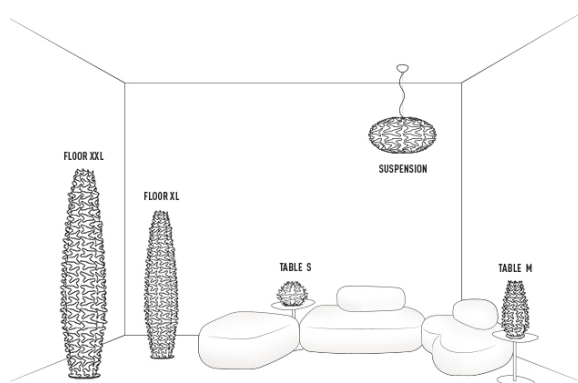

CACTUS

design by Adriano Rachele

PRODUCT	SIZE	COLOUR	CODE
<p>SUSPENSION</p> <p>Bulbs E27:</p> <ul style="list-style-type: none">  1 X 26W FBG or  1 X 75W max - Halogen or  1 X 8W LED Filament <p>Made of: Opalflex®</p> <p>Weight: net Kg 1,05 - gross Kg 3,10</p> <p>Package: 55 x 55 x h42cm</p> <p>CE IP 20  </p>		<p> GOLD</p>	<p>CAC78SOS00020_000</p>
<p>FLOOR LAMP XXL</p> <p>Bulbs E27:</p> <ul style="list-style-type: none">  2 X 24W max FBT or  2 X 8W LED Filament <p>Made of: Opalflex®</p> <p>With: Stainless Steel base</p> <p>Weight: net Kg 3,50 - gross Kg 8,60</p> <p>Package: 44 x 44 x h182cm</p> <p>CE IP 20  </p>		<p> GOLD</p>	<p>CAC78PF000050X</p>
<p>FLOOR LAMP XL</p> <p>Bulbs E27:</p> <ul style="list-style-type: none">  2 X 24W max - FBT or  2 X 8W LED Filament <p>Made of: Opalflex®</p> <p>With: Stainless Steel base</p> <p>Weight: net Kg 3,15 - gross Kg 7,00</p> <p>Package: 44 x 44 x h160cm</p> <p>CE IP 20  </p>		<p> GOLD</p>	<p>CAC78PF000040X</p>

PRODUCT	SIZE	COLOUR	CODE
<p>FLOOR-TABLE LAMP M</p> <p>Bulbs E14:  1 X 11W max FBT or  1 X 4W LED Filament</p> <p>Made of: Opalflex® With: Stainless Steel base</p> <p>Weight: net Kg 0,85 - gross Kg 1,60 Package: 27 x 27 x h60cm</p> <p>CE IP 20  </p>		<p> GOLD</p>	<p>CAC78TAV00020X</p>
<p>TABLE LAMP S</p> <p>Bulbs E14:  1 X 11W max FBT or  1 X 4W LED Filament</p> <p>Made of: Opalflex® / With: Stainless Steel base</p> <p>Weight: net Kg 0,70 - gross Kg 1,50 Package: 40 x 40 x h29cm</p> <p>CE IP 20  </p>		<p> GOLD</p>	<p>CAC78TAV00010X</p>

CACTUS ENTIRE COLLECTION

ENERGY CLASS

This luminaire is compatible with bulbs of the energy classes:

SLAMP: CACTUS 874/2012