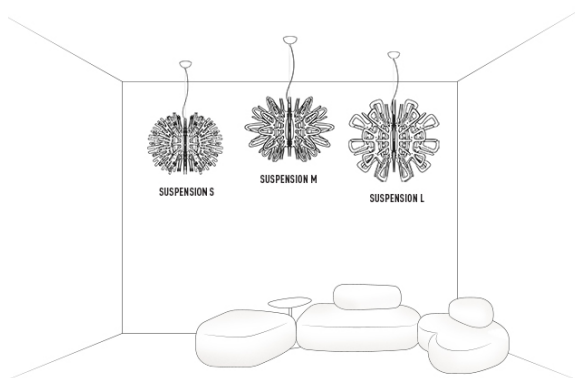

CREATURES design by Nigel Coates

PRODUCT	SIZE	COLOUR	CODE
<p>SUSPENSION L</p> <p>Bulbs E27:</p> <ul style="list-style-type: none">  1 X 24W FBG or  1 X 100W max Halogen or  1 X 8W LED Filament <p>Made of: Opalflex®</p> <p>Weight: net Kg 2,00 - gross Kg 3,00</p> <p>Package: 57 x 28 x h36cm</p> <p>CE IP 20 ▽</p>		<p> WHITE FUMÉ</p>	<p>CRE14SOS0003W</p>
<p>SUSPENSION M</p> <p>Bulbs E27:</p> <ul style="list-style-type: none">  1 X 24W FBG or  1 X 100W max Halogen or  1 X 8W LED Filament <p>Made of: Opalflex®</p> <p>Weight: net Kg 2,00 - gross Kg 3,00</p> <p>Package: 57 x 28 x h36cm</p> <p>CE IP 20 ▽</p>		<p> WHITE FUMÉ</p>	<p>CRE14SOS0002W</p>
<p>SUSPENSION S</p> <p>Bulbs E27:</p> <ul style="list-style-type: none">  1 X 24W FBG or  1 X 100W max Halogen or  1 X 8W LED Filament <p>Made of: Opalflex®</p> <p>Weight: net Kg 2,00 - gross Kg 3,00</p> <p>Package: 57 x 28 x h36cm</p> <p>CE IP 20 ▽</p>		<p> WHITE FUMÉ</p>	<p>CRE14SOS0001W</p>

CREATURES ENTIRE COLLECTION

ENERGY CLASS

 This luminaire is compatible with bulbs of the energy classes:

SLAMP:
CREATURES WHITE

874/2012