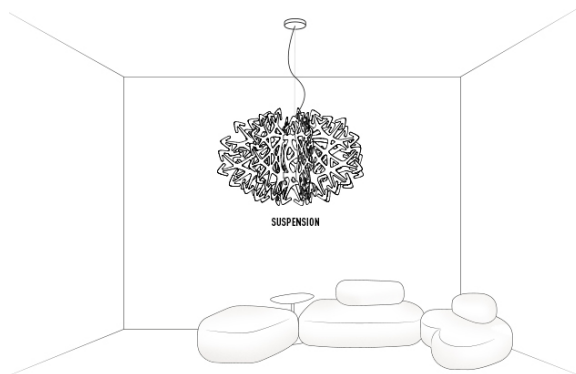

DEVIL

design by Nigel Coates

PRODUCT	SIZE	COLOUR	CODE
<p>SUSPENSION</p> <p>Bulbs R7S:  1 X 240W max - R7S Halogen (max118mm) or 1 X 10W R7S LED</p> <p>Made of: Steelflex®</p> <p>Weight: net Kg 5,00 - gross Kg 7,50</p> <p>Package: 51 x 34 x h74cm</p> <p>CE IP 20  </p>		<p> RED</p>	<p>DEV14S0S0006R</p>

DEVIL ENTIRE COLLECTION

ENERGY CLASS

This luminaire is compatible with bulbs of the energy classes:

A++

A+

A

B

~~**C**~~