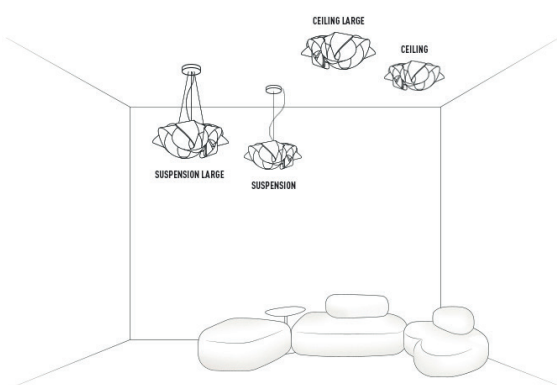

FABULA CEILING

design by Costantino Morosin

New Collections January 2017 page 30

PRODUCT	SIZE	COLOUR	CODE
<p>CEILING LARGE</p> <p>Bulbs E27:</p> <p> 5 X 8W LED Filament</p> <p>Made of: Lentiflex®</p> <p>With: MagneticSystem®</p> <p>Weight: net Kg 2,20 - gross Kg 3,50</p> <p>Package: 65 x 65 x h. 32,5 cm</p> <p>CE IP 20  </p>	 <p>BULBS DISPOSITION</p> 	<p> PRISMA</p>	<p>FAB90PLF0003LE000</p>
<p>CEILING</p> <p>Bulbs E27:</p> <p> 3 X 8W LED Filament</p> <p>Made of: Lentiflex®</p> <p>With: MagneticSystem®</p> <p>Weight: net Kg 1,10 - gross Kg 3,20</p> <p>Package: 57 x 56 x h.29 cm</p> <p>CE IP 20  </p>	 <p>BULBS DISPOSITION</p> 	<p> PRISMA</p>	<p>FAB90PLF0000LE000</p>

FABULA ENTIRE COLLECTION

ENERGY CLASS

 This luminaire is compatible with bulbs of the energy classes:

SLAMP: FABULA SUSPENSION

LED 

874/2012

 This luminaire is compatible with bulbs of the energy classes:

SLAMP: FABULA CEILING