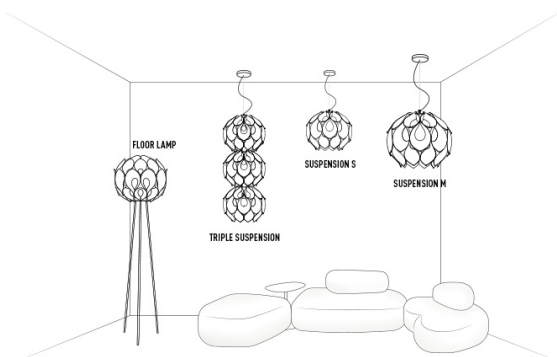

FLORA FLOOR

design by Zanini De Zanine

Compendium page 170

PRODUCT	SIZE	COLOUR	CODE
<p>FLOOR LAMP</p> <p>Bulbs E27:  3 X 20W max - FBT or dimmable  3 X 8W LED Filament</p> <p>Made of: Goldflex® / Steelflex® / Copperflex® / Methacrylate Sphere</p> <p>With: MagneticSystem® - Dimmer Handicraft-finished Sphere</p> <p>Weight: net Kg 6,3 - gross Kg 8,0</p> <p>Package: A 4,0kg 56 x 56 x h.44 cm B 4,0kg 20 x 20x h.140 cm</p> <p>CE IP 20  </p>		<p> GOLD</p> <p> SILVER</p> <p> COPPER</p>	<p>FL085PST00000_000</p> <p>FL085PST0000S_000</p> <p>FL085PST0000RA000</p>

FLORA ENTIRE COLLECTION

ENERGY CLASS