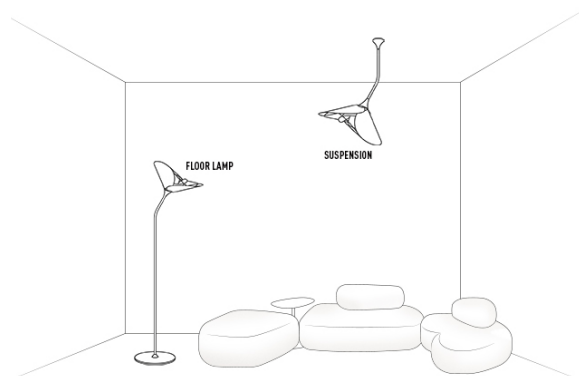

GIRAFIORE

 design by Elodie Longo

Compendium page 356

PRODUCT	SIZE	COLOUR	CODE
<p>SUSPENSION</p> <p>Bulbs E27:  1 X 24W FBG or  1 X 8W LED Filament</p> <p>Made of: Opalflex® Gold / Cristalflex® Fumé</p> <p>With: Stainless Steel support Bulb included</p> <p>Weight: net Kg 1,40 - gross Kg 3,20</p> <p>Package: A 1,20kg 15 x 13 x h70cm B 2,00kg 54 x 54 x h22cm</p> <p>CE IP 20 </p>		 GOLD FUMÉ	GIF82SOS00000
<p>FLOOR LAMP</p> <p>Bulbs E27:  1 X 24W - FBG or  1 X 8W LED Filament</p> <p>Made of: Opalflex® Gold / Cristalflex® Fumé</p> <p>With: Stainless Steel base and stem Bulb included</p> <p>Weight: net Kg 5,05 - gross Kg 8,00</p> <p>Package: A 3,30 Kg 39 x 36 x h10,5cm B 1,70 Kg 18 x 9 x h165cm C 3,00 Kg 54 x 54 x h22cm</p> <p>CE IP 20 </p>		 GOLD FUMÉ	GIF82PST00000

GIRAFIORE ENTIRE COLLECTION

ENERGY CLASS

This luminaire is compatible with bulbs of the energy classes:

The luminaire is sold with a bulb of the energy class:

SLAMP: GIRAFIORE

874/2012