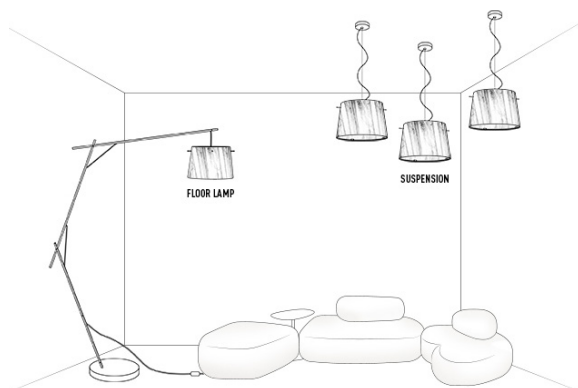

WOODY design by Luca Mazza

Compendium page **252**

PRODUCT	SIZE	COLOUR	CODE
<p>SUSPENSION</p> <p>Bulbs E27:  1 X 100W max Halogen or  1 X 24W FBG or  1 X 8W LED Filament</p> <p>Made of: Polycarbonate / Wood Weight: net Kg 0,55 - gross Kg 1,95 Package: 48,5 x 51 x h32 cm</p> <p>CE IP 20  </p>		<p> WHITE</p> <p> PURPLE</p> <p> ORANGE</p> <p> BLUE</p>	<p>W0077SOS0000W_000</p> <p>W0077SOS0000V_000</p> <p>W0077SOS0000A_000</p> <p>W0077SOS0000B_000</p>
<p>FLOOR LAMP</p> <p>Bulbs E27:  1 X 100W max Halogen or  1 X 24W FBG or  1 X 8W LED Filament</p> <p>Made of: Polycarbonate / Wood With: Wood base - Dimmer Weight: net Kg 7,80 - gross Kg 10,00 Package: A 6,50kg 58 x 58 x h.10cm B 1,70kg 9 x 9 x h167cm C 1,80kg 48,5 x 52 x h33cm</p> <p>CE IP 20  </p>		<p> WHITE</p> <p> PURPLE</p> <p> ORANGE</p> <p> BLUE</p>	<p>W0077PF00000W_000</p> <p>W0077PF00000V_000</p> <p>W0077PF00000A_000</p> <p>W0077PF00000B_000</p>

WOODY ENTIRE COLLECTION

ENERGY CLASS

 This luminaire is compatible with bulbs of the energy classes:

	}	
		
		
		
		
	}	
		

SLAMP: WOODY 874/2012